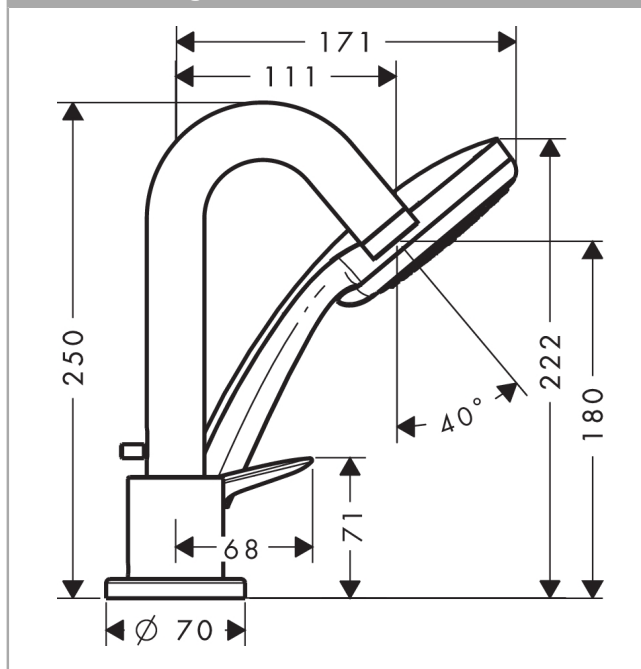

Logis

3-hole rim mounted single lever bath mixer

Surfaces: **chrome** Article Number: **71313000**

Description

product features

- projection 111 mm
- spray type: normal and spray jet
- flow rate: 22 l/min
- integrated shower support

consists of

- Croma 100 Vario hand shower (#28535XXX)

Mandatory Accessoires

- Basic set for 3-hole rim mounted single lever bath mixer (#13439XXX)

Technology

Product image

Scale drawing

Flowchart